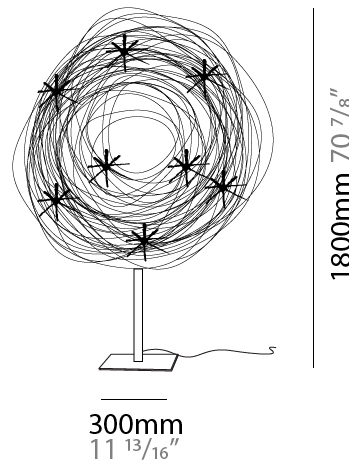

GENERAL

Series: Confusione
 Partner: Knikerboker
 Division: Design
 Installation: Portable
 Product Type: Floor
 Mounting Location: Floor

PHYSICAL

Shape: Curves
 Length (mm): 1400
 Length (in): 55 1/8
 Width (mm): 300
 Width (in): 11 13/16
 Height (mm): 1800
 Height (in): 70 7/8
 Fixture Finish: ANA
 Fixture Material: Anodized Aluminum
 Cable Details: Anodized Aluminum Wire 1400mm / 55 1/8"
 Upon Request: Bolt Down

LED

Color Temperature (°K): 3000
 Max. Delivered Lumen (lm): 3200
 CRI: >80 CRI

OPTICAL

RATINGS AND CERTIFICATIONS

Certified By: Certified for North American Standards
 IP rating: IP20

1400mm 55 1/8"

CONFUSIONE PORTABLE

D134048

PROJECT

TYPE

SPECIFIER

QUANTITY

DATE

D

PROJECT
TYPE
SPECIFIER
QUANTITY
DATE

GENERAL

Series: Confusione
 Partner: Knikerboker
 Division: Design
 Installation: Portable
 Product Type: Floor
 Mounting Location: Floor

PHYSICAL

Shape: Curves
 Length (mm): 2000
 Length (in): 78 3/4
 Width (mm): 300
 Width (in): 11 13/16
 Height (mm): 2400
 Height (in): 94 1/2
 Fixture Finish: ANA
 Fixture Material: Anodized Aluminum
 Upon Request: Bolt Down