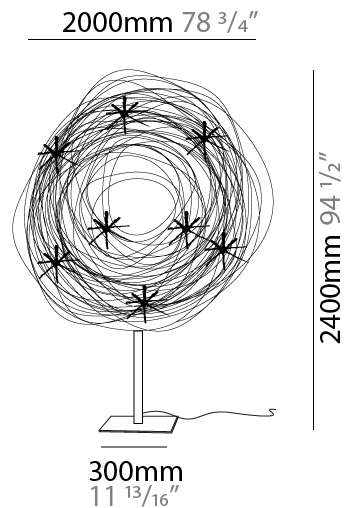

PROJECT
TYPE
SPECIFIER
QUANTITY
DATE

CONFUSIONE PORTABLE

D134049

base number

1. To build a product code in our configurator select the specify button on the base model # product page
2. To build a manual product code on this datasheet choose from the options listed below in blue font and add the suffix to the base model #

GENERAL

Series: Confusione
Partner: Knikerboker
Division: Design
Installation: Portable
Product Type: Floor
Mounting Location: Floor

PHYSICAL

Shape: Curves
Length (mm): 2000
Length (in): 78 3/4
Width (mm): 300
Width (in): 11 13/16
Height (mm): 2400
Height (in): 94 1/2
Fixture Finish: ANA
Fixture Material: Anodized Aluminum
Upon Request: Bolt Down

ELECTRICAL

Number of Lamps: 50
Lamp Type: LED
Input Wattage (W): 60
Bulb Included: Bulb Included
Total Output Wattage (W): 50
Max. Wattage Per Lamp (W): 1
Lamp Base: G4
Dimming: Non-Dimmable
Driver Included: Yes
Driver Location: Integrated
Driver Type: Constant Voltage - Universal
Driver Class: Class 2
Input Voltage (V): 120 - 277
Output Voltage (V): 12
Lamp Voltage (V): 12
Upon Request: Integral Non-dimming 277Vac

LED

Color Temperature (°K): 3000
Max. Delivered Lumen (lm): 4000
CRI: >80 CRI

OPTICAL

RATINGS AND CERTIFICATIONS

Certified By: Certified for North American Standards
IP rating: IP20